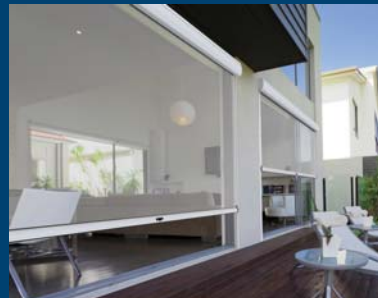

TRACK-GUIDED

STYLISH PELMET

SPRING-BALANCED

Connect with the outdoors

Ziptrak® blinds allow you to control airflow, light and temperature whilst remaining connected with nature. Relax and indulge in your own private retreat.